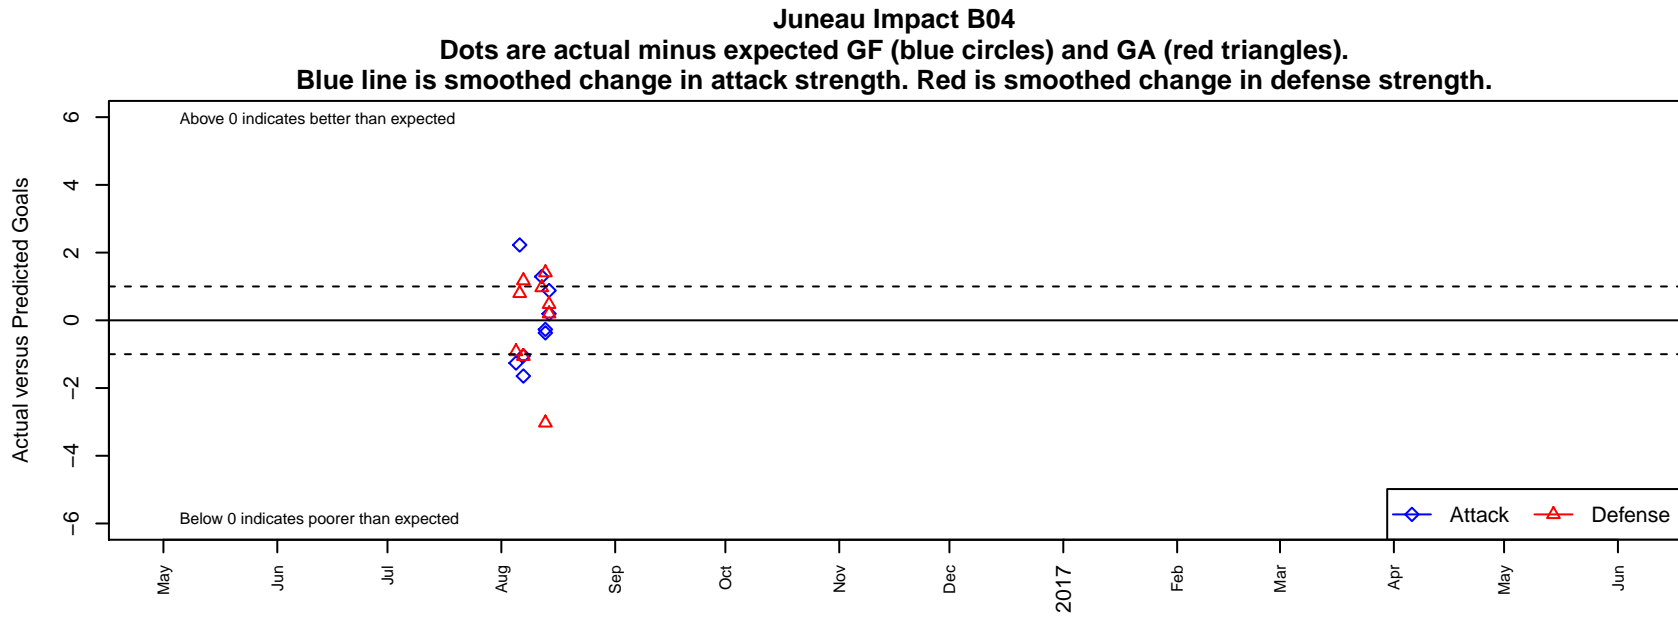

Juneau Impact B04

Juneau Soccer Club
, AK
B04 total strength=949
attack=2.45 defense=1.15

alt names used:

Venues played:
2016 Mt Hood Challenge U14 Bronze
2016 Bend Premier Cup Timbers Bronze Group

**attack and defense variance (black dot)
relative to other teams
and top 10 in region**

**attack and defense rating
relative to others at age
and all opponents in last 13 months**

**attack and defense rating
relative to others at age
and all opponents in last 13 months**

Performance relative to 13 month average

Performance relative to 13 month average

Distribution of opponents
 Red = Lose zone, Blue = Win zone, Green = Even
 Black line separates win/lose zones

lot. A=Neither has attack advantage, B=Opponent has both attack and defense advantage, C=Opponent has both attack and defense disadvantage, D=Both have